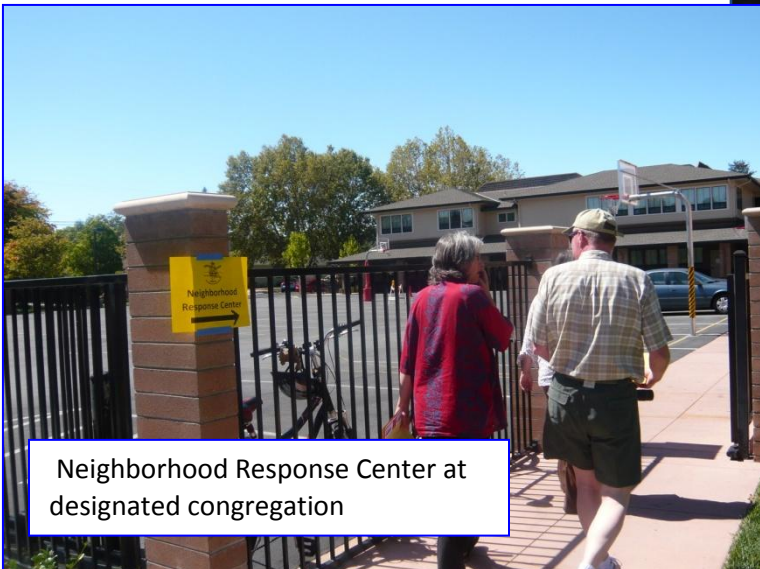

**REDWOOD CITY CONGREGATIONS
DISASTER PREPAREDNESS AND RESPONSE PROJECT
PENINSULA CLERGY NETWORK**

NEIGHBORHOOD DISASTER DRILL

Neighborhood Disaster Drill In Process
8/29/2009

Neighborhood resident on their way
to Neighborhood Response Center

Neighborhood Response Center at
designated congregation

Neighborhood residents checking in
at Neighborhood Response Center

Children are entertained at
Neighborhood Response Center as
parents attend to homes and neighbors.